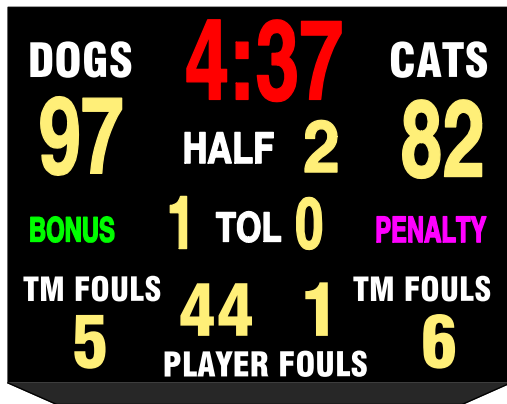

Model: I-10-240-320

- Dimensions 7'-10" x 10'-6" (Active Area)
- 10mm Pitch
- 240 x 320 Matrix

BASKETBALL MODE:
-CAPTIONS ARE 9" & 6" HIGH
-DIGITS ARE 16" & 14" HIGH

VIDEO MODE/FULL SCREEN

VIDEO WITH 3 SPONSORS