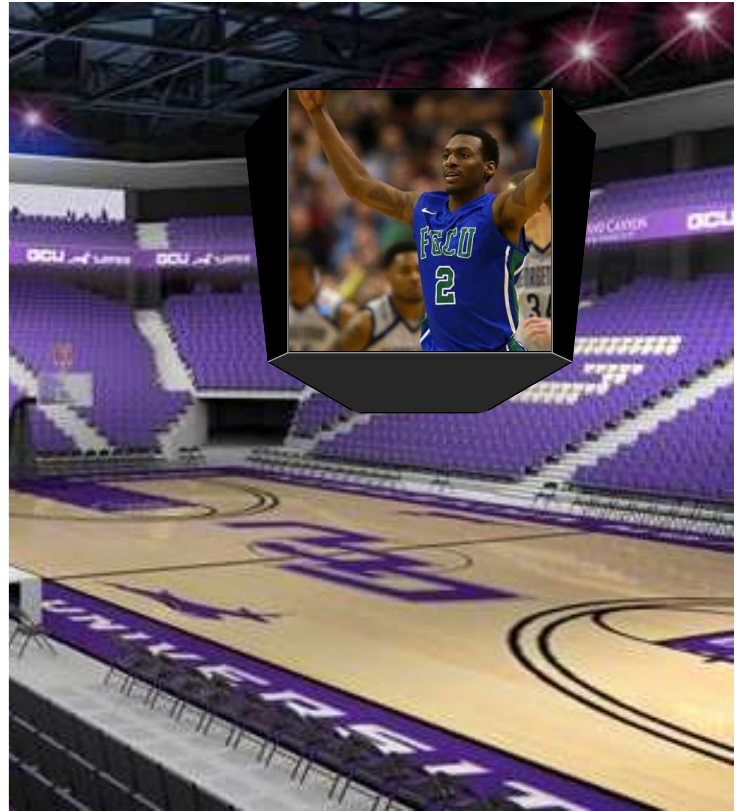

Model: I-10-320-320-4

- Dimensions 10'-6" x 10'-6" (Active Area)
- 10mm Pitch
- 320 x 320 Matrix / Per side x 4

FGCU	4:37	GUEST
97	HALF 2	82
BONUS 1	TOL 0	PENALTY

Scoring & Video

BASKETBALL MODE:

- CAPTIONS ARE 8" 6" AND 4" HIGH
- DIGITS ARE 14" & 10" HIGH

HAWKS	18:13	BULLS	
7	PERIOD 3	3	
PLAYER	PENALTY	PLAYER	PENALTY
68	1:03	88	1:02
25	2:00	44	3:48

HOCKEY MODE:

- CAPTIONS ARE 8" AND 5" HIGH
- DIGITS ARE 13" & 8" HIGH

PEPSI	BISON	1:00	PIRATES		
MAX	14	PERIOD 0	10		
GO LUCKY	FOULS	TOL	PLAYER	TOL	FOULS
BURGER KING	1	1	7	0	1
	WON	GAME	WON		