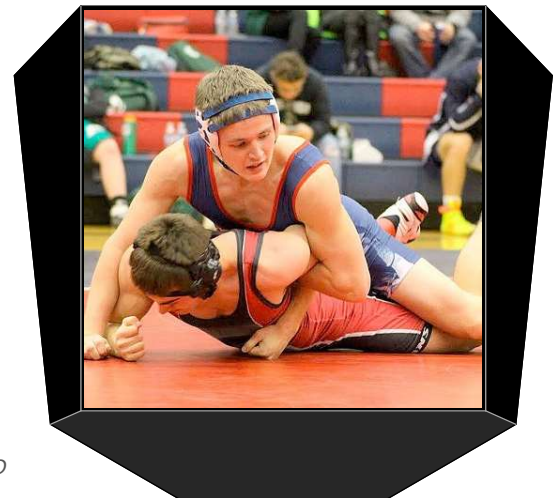

VOLLEYBALL MODE:

- CAPTIONS ARE 5" HIGH
- DIGITS ARE 14" & 10" HIGH

WOLVES	1:45	BOBCATS
10	PERIOD 2	4
FOULS	144	FOULS
1		1
MATCH	WEIGHT	MATCH

WRESTLING MODE:

- CAPTIONS ARE 6" HIGH
- DIGITS ARE 18" AND 13"