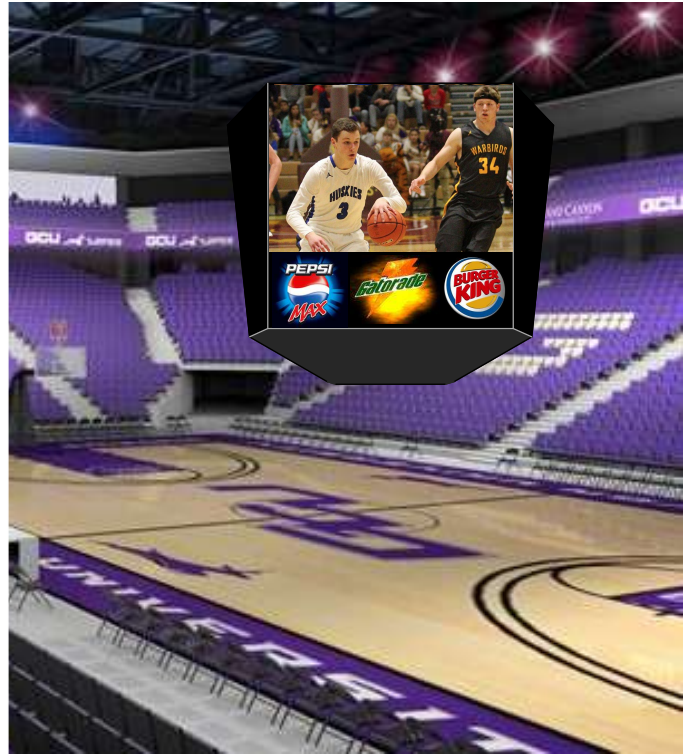

# Model: I-10-480-480-4

- Dimensions 15'-9" x 15'-9" (Active Area)
- 10mm Pitch
- 480 x 480 Matrix / Per side x 4

<b>HAWKS</b>	<b>4:37</b>	<b>EAGLES</b>
<b>97</b>	<b>HALF 2</b>	<b>82</b>
<b>BONUS 1</b>	<b>TOL 0</b>	<b>PENALTY</b>