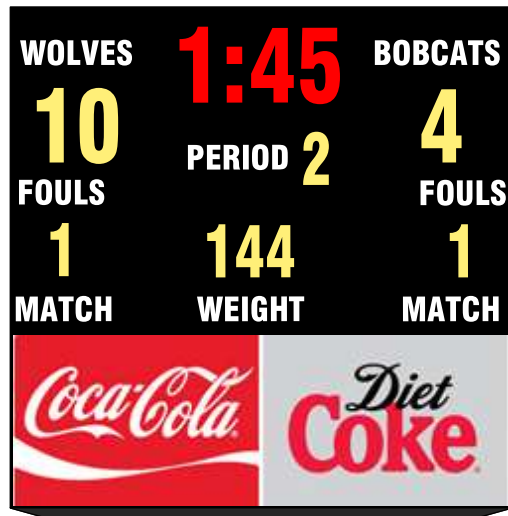

Scoring, Sponsors & Video

WRESTLING MODE:

-CAPTIONS ARE 9" HIGH

-DIGITS ARE 28" & 19" HIGH