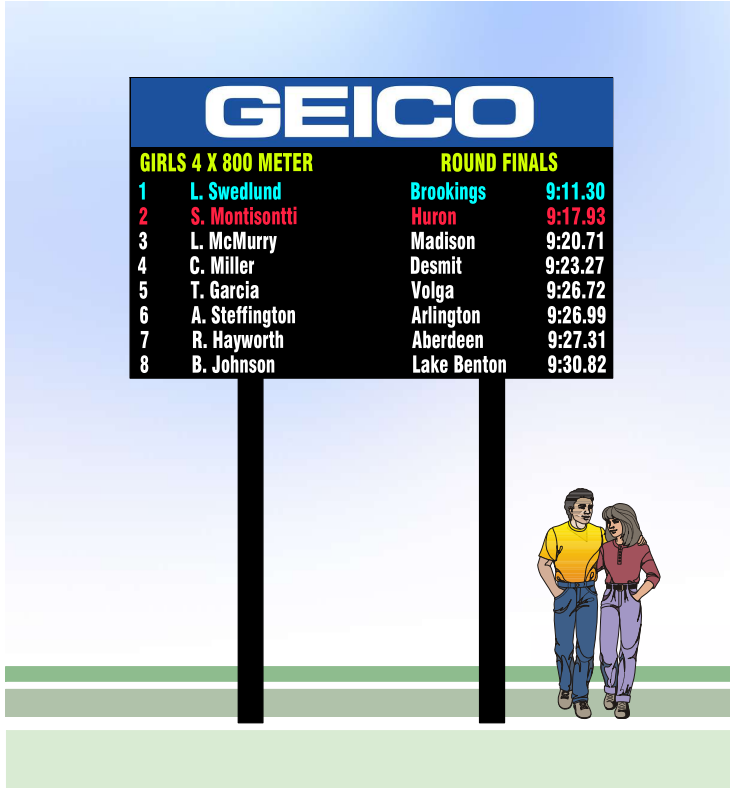

Model: O-10-240-360

-Dimensions 7'-10" x 11'-10"

-10mm Pitch

-240 x 360 Matrix

TRACK MODE

-ALL DIGITS AND CAPTIONS ARE 5.5" HIGH

TRACK MODE

-CLOCK DIGITS ARE 22" HIGH
-ALL OTHER DIGITS ARE 16" HIGH
-CAPTIONS ARE 9" HIGH