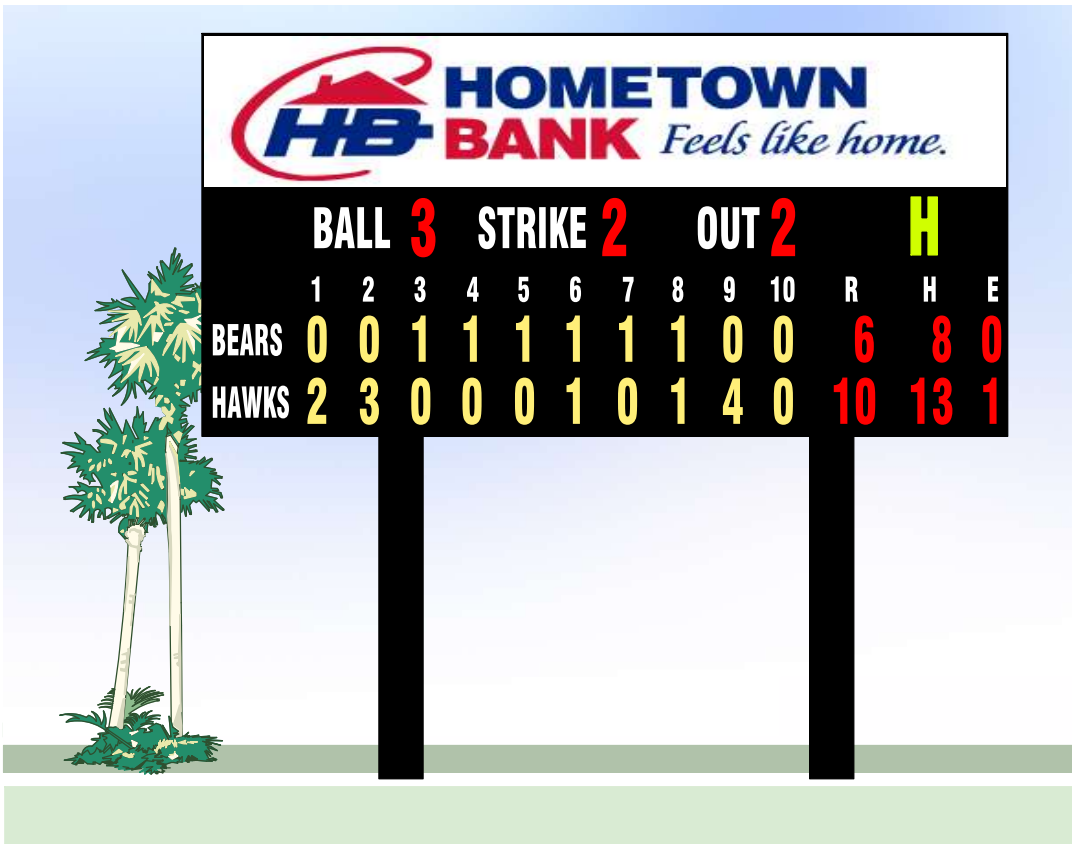

**Model: O-10-320-640**

-Dimensions 10'-6" x 21'-0"

-10mm Pitch

-320 x 640 Matrix

BASEBALL MODE:

-SCORING AND VIRTUAL SPONSOR

-DIGITS ARE 14" & 18" HIGH

-CAPTIONS ARE 13", 9" & 7" HIGH