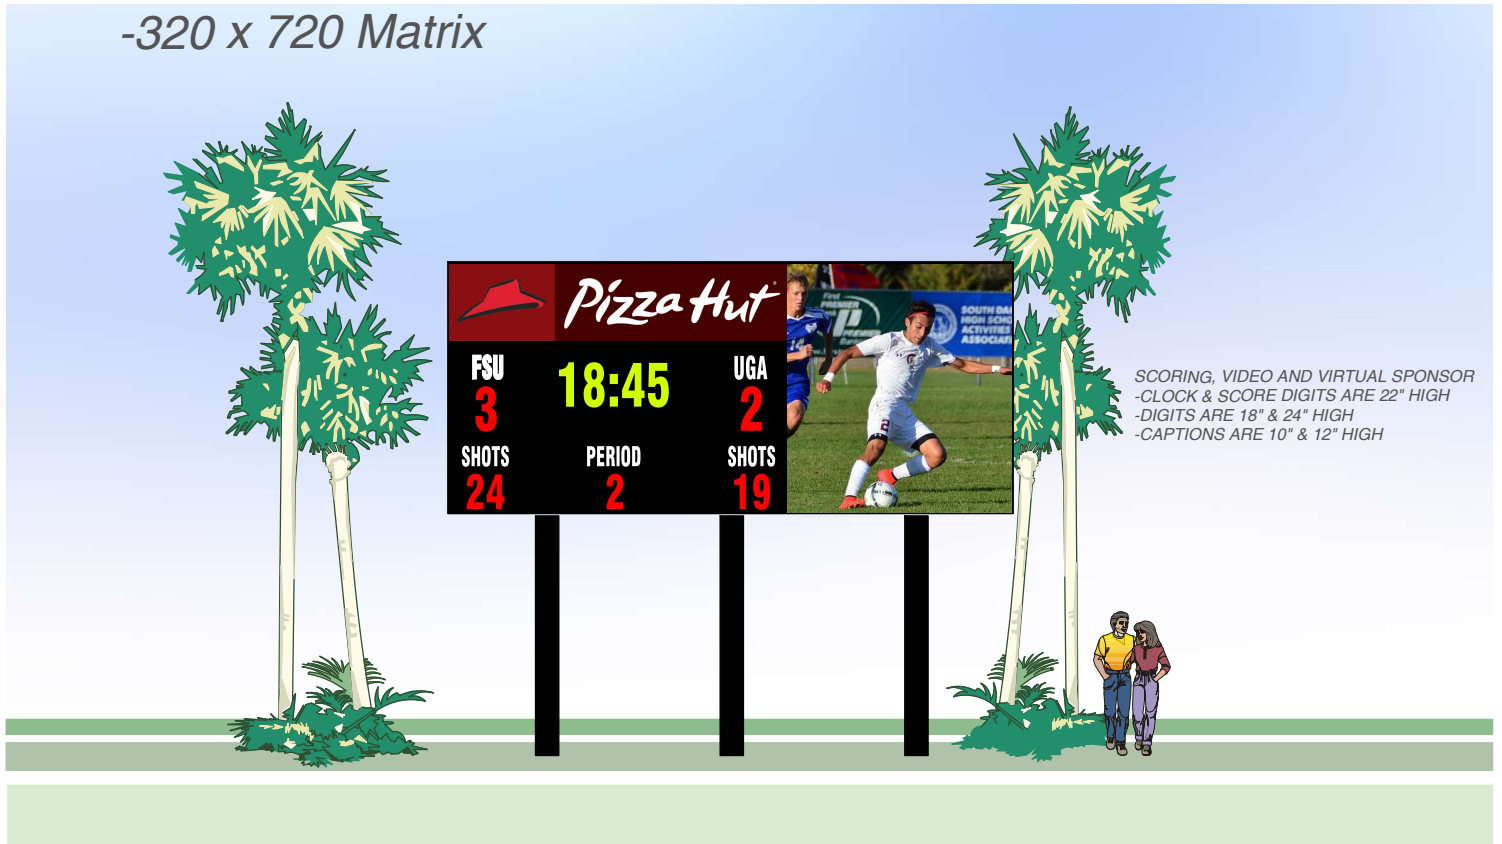

Model: O-10-320-720

-Dimensions 10'-6" x 23'-7"

-10mm Pitch

-320 x 720 Matrix

SCORING, VIDEO AND VIRTUAL SPONSOR
 -CLOCK & SCORE DIGITS ARE 22" HIGH
 -DIGITS ARE 18" & 24" HIGH
 -CAPTIONS ARE 10" & 12" HIGH