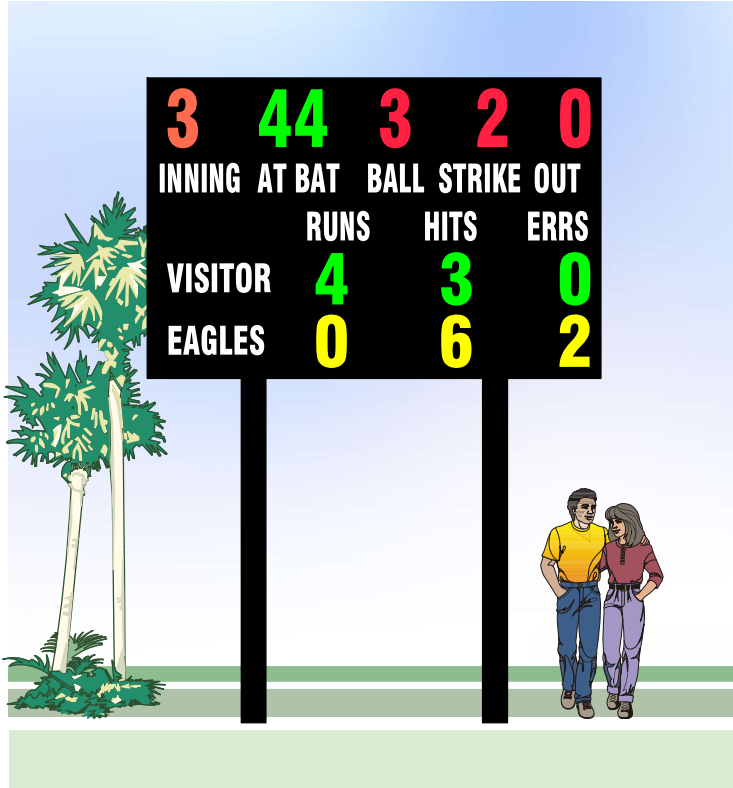

Model: O-10-240-360

-Dimensions 7'-10" x 11'-10"

-10mm Pitch

-240 x 360 Matrix

BASEBALL MODE:

-DIGITS ARE 18" & 16" HIGH

-CAPTIONS ARE 10" HIGH

FULL VIDEO